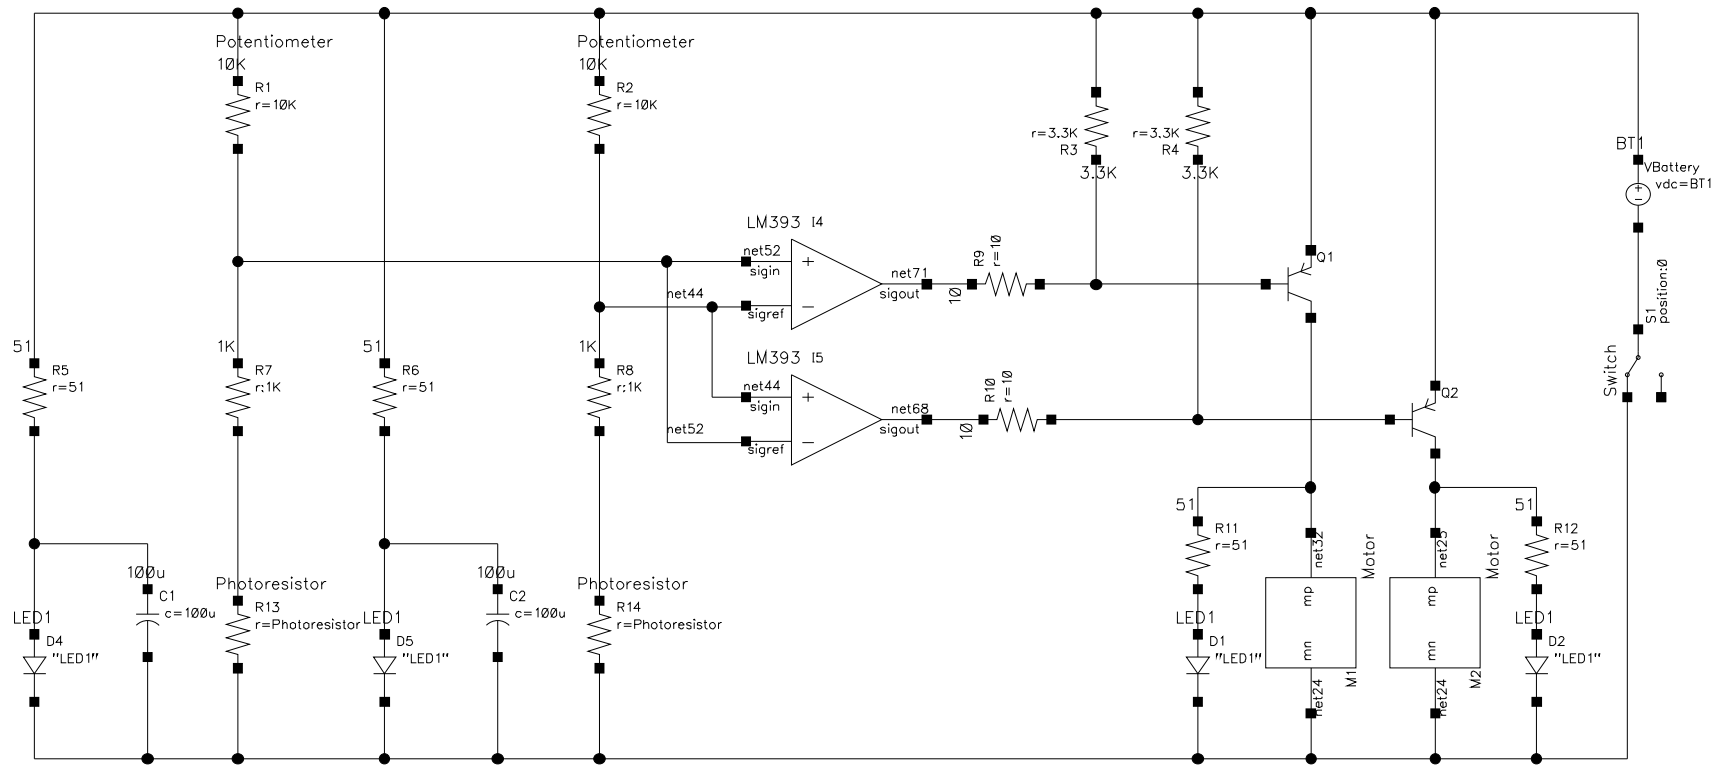

REVISIONS			
ZONE	REV	DESCRIPTION	DATE

UPDATED			
Apr 6 23:05:59 2014			
DRAWN			
CHECKED			
CHECKED	SIZE	CAGE NO.	DWG NO.
ISSUED	SCALE	SHEET OF	